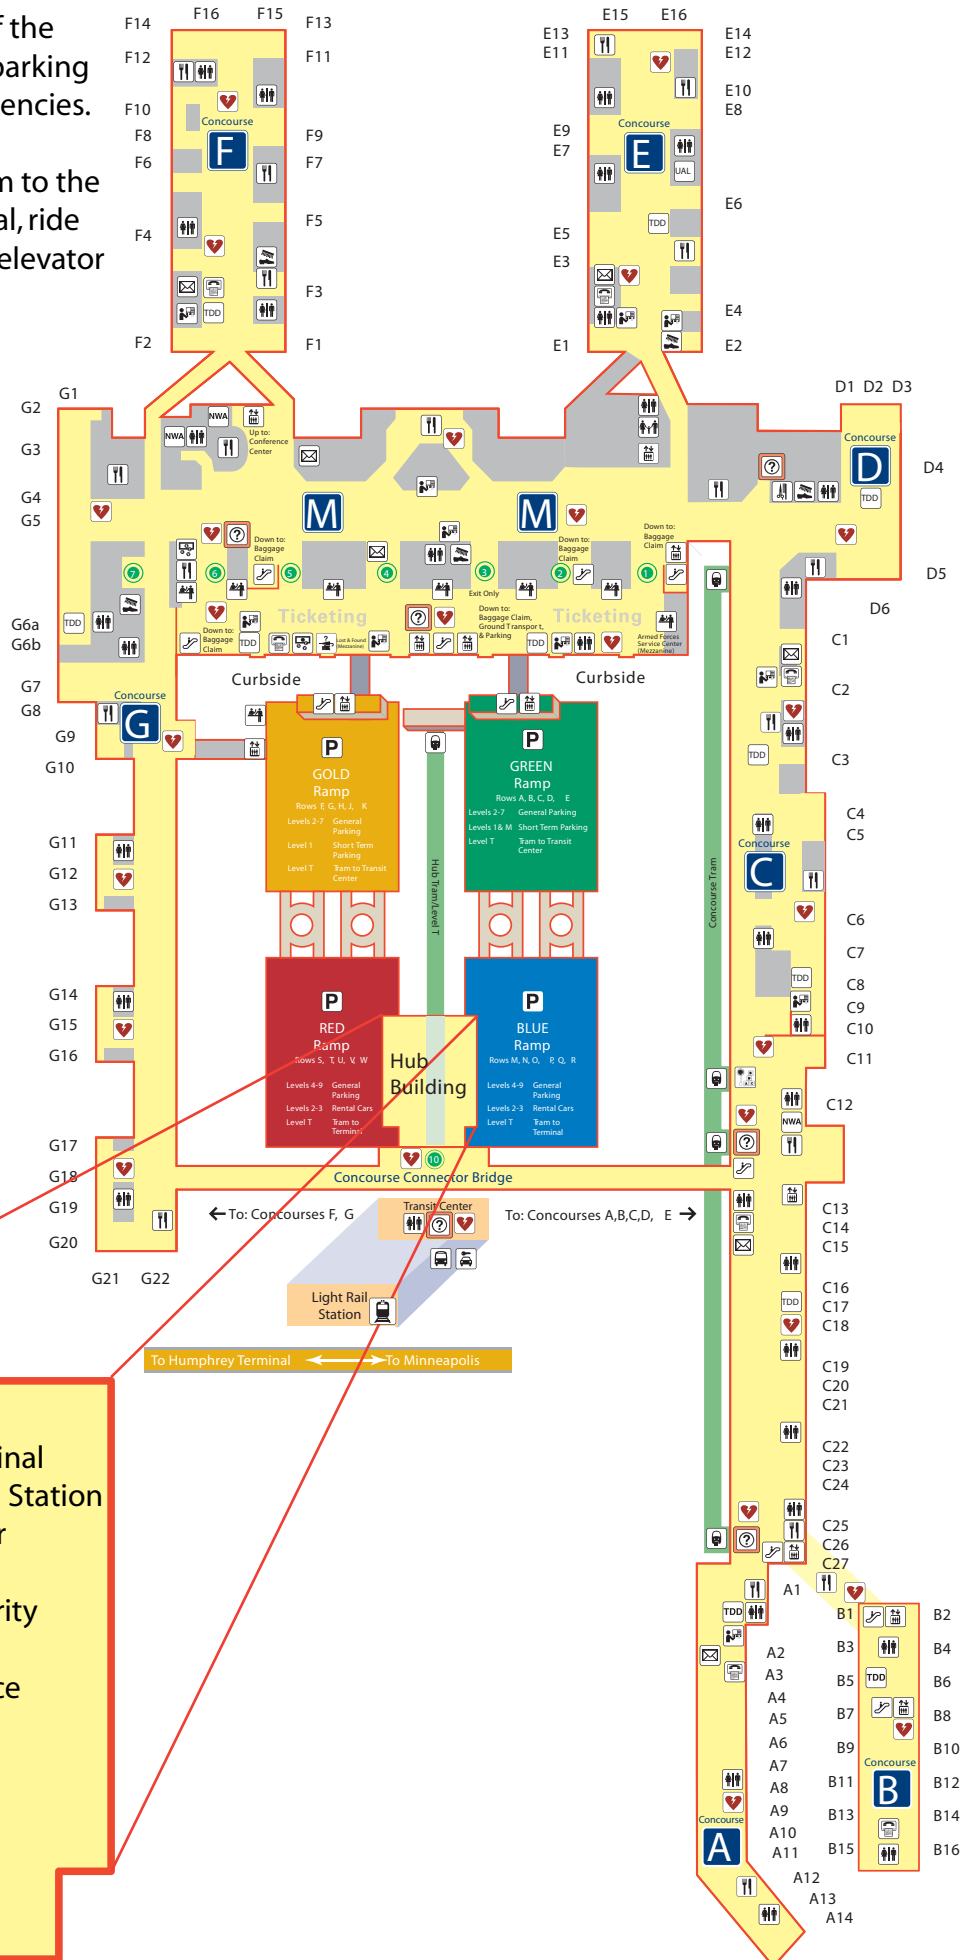

The Badging Office is located on Level 5 of the Hub Building between the Red and Blue parking ramps, two floors above the rental car agencies.

From the Lindbergh Terminal, ride the Tram to the Hub Building. From the Humphrey Terminal, ride the Light Rail to the Hub Building. Take an elevator in the Hub Building to Level 5.

Driving instructions: Enter the Lindbergh Terminal and park in the Red or Blue General Parking Ramp. Proceed to Level 5.

Hub Building
 Level 1 - Tram to Terminal
 Access to Rail Station
 Level 2 - Transit Center
 Level 3 - Rental Cars
 Skyway Security
 Checkpoint
 Level 5 - Badging Office
 Level 4-9 - Parking